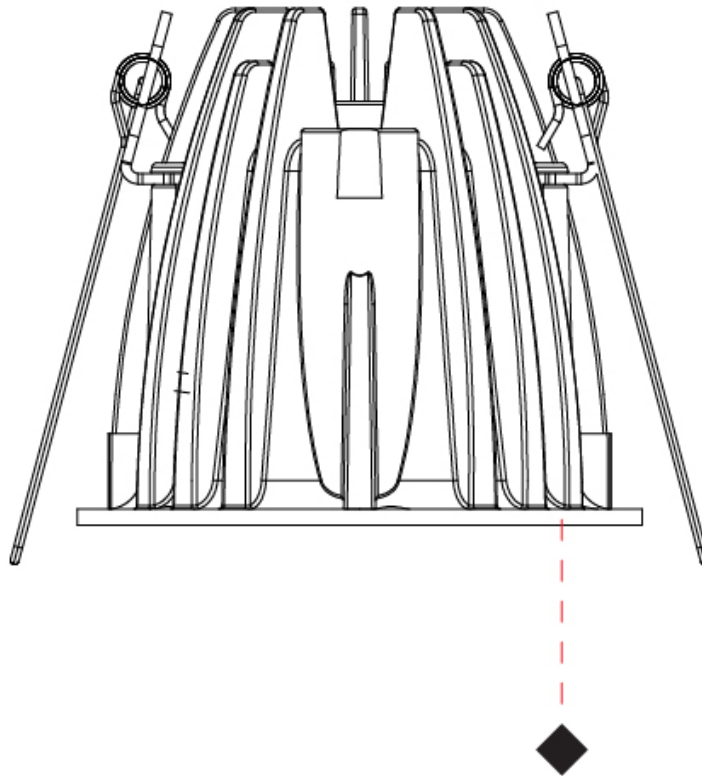

MAXIMA RECESSED

A12R0005-

PROJECT _____

TYPE _____

SPECIFIER _____

QUANTITY _____

DATE _____

A