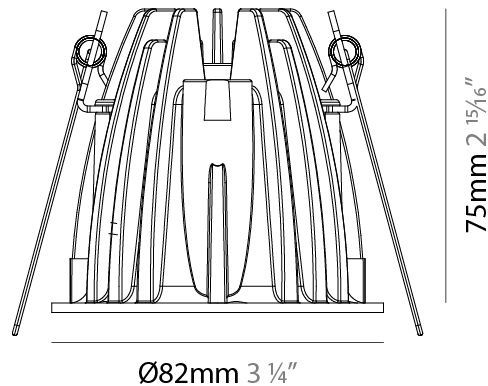

PROJECT	_____
TYPE	_____
SPECIFIER	_____
QUANTITY	_____
DATE	_____

MAXIMA RECESSED

A12R0006-

base number   Finish Options   Lens Options

1. To build a product code in our configurator select the specify button on the base model # product page
2. To build a manual product code on this datasheet choose from the options listed below in blue font and add the suffix to the base model #

GENERAL

Series: Maxima
Brand: Unonovesette
Division: Architectural
Mounting Type: Recessed
Mounting Location: Ceiling
Subcategory: Downlight

PHYSICAL

Shape: Round
Diameter (mm): 82
Diameter (in): 3 1/4
Height (mm): 75
Height (in): 2 15/16
Light Distribution: Downlight
Weight (kg): 0.235
Weight (lbs): 0.52
Screws: AISI 316L Anti-Vandal
Fixture Finish: WHI / BLK
Fixture Material: Aluminum Die Cast
Cable Details: 30 cm PVC + PVC 2x0,5 mm2
Cut-out Measurements: 74mm / 2 15/16"

ELECTRICAL

Lamp Type: LED
Input Wattage (W): 11.8
Dimming: Dali Dimming
Driver Included: No
Driver Location: Remote
Driver Type: Constant Current - Universal
Driver Class: Class 2
Input Voltage (V): 120 - 277
Constant Current (MA): 500

LED

Color Temperature (°K): 1800-3000 - Dim to Warm
Max. Delivered Lumen (lm): 28 - 1045
CRI: >90 CRI
Lamp Life (hrs): 100000
Special LEDs offerings: Dim to Warm

OPTICAL

Optic°: 20 / 40
Beam Angle: Narrow / Wide

RATINGS AND CERTIFICATIONS

Certified By: Certified for North American Standards
IP rating: IP20
Bug Rating: B1 U0 G0