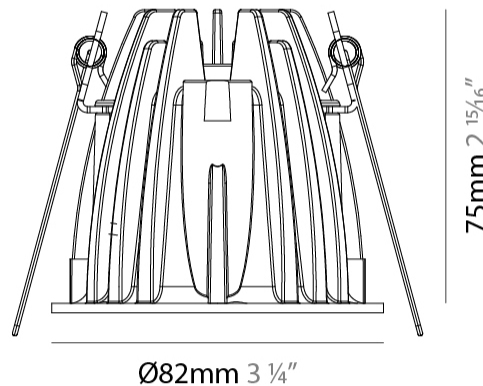

A12R0005-

base number   Color   Finish   Lens
Temperature   Options   Options

1. To build a product code in our configurator select the specify button on the base model # product page
2. To build a manual product code on this datasheet choose from the options listed below in blue font and add the suffix to the base model #

GENERAL

Series: Maxima
Brand: Unonovesette
Division: Architectural
Mounting Type: Recessed
Mounting Location: Ceiling
Subcategory: Downlight

PHYSICAL

Shape: Round
Diameter (mm): 82
Diameter (in): 3 1/4
Height (mm): 75
Height (in): 2 15/16
Light Distribution: Downlight
Weight (kg): 0.235
Weight (lbs): 0.52
Screws: AISI 316L Anti-Vandal
Fixture Finish: WHI / BLK
Fixture Material: Aluminum Die Cast
Cable Details: 30 cm PVC + PVC 2x0,5 mm2
Cut-out Measurements: 74mm / 2 15/16"

ELECTRICAL

Lamp Type: LED
Input Wattage (W): 12.9
Dimming: Non-Dimming / Phase Dimming (120Vac only) / 0-10V Dimming
Driver Included: No
Driver Location: Remote
Driver Type: Constant Current - Universal
Driver Class: Class 2
Input Voltage (V): 120 - 277
Constant Current (MA): 500
Upon Request: Dim-to-warm is 0-10Vdc dimming

LED

Color Temperature (°K): 2700 / 3000 / 4000
Max. Delivered Lumen (lm): 1154 (300K)
CRI: >90 CRI
Lamp Life (hrs): 100000

OPTICAL

Optic°: 20 / 32 / 40
Beam Angle: Narrow / Medium / Wide

RATINGS AND CERTIFICATIONS

Certified By: Certified for North American Standards
IP rating: IP20
Bug Rating: B1 U0 G0